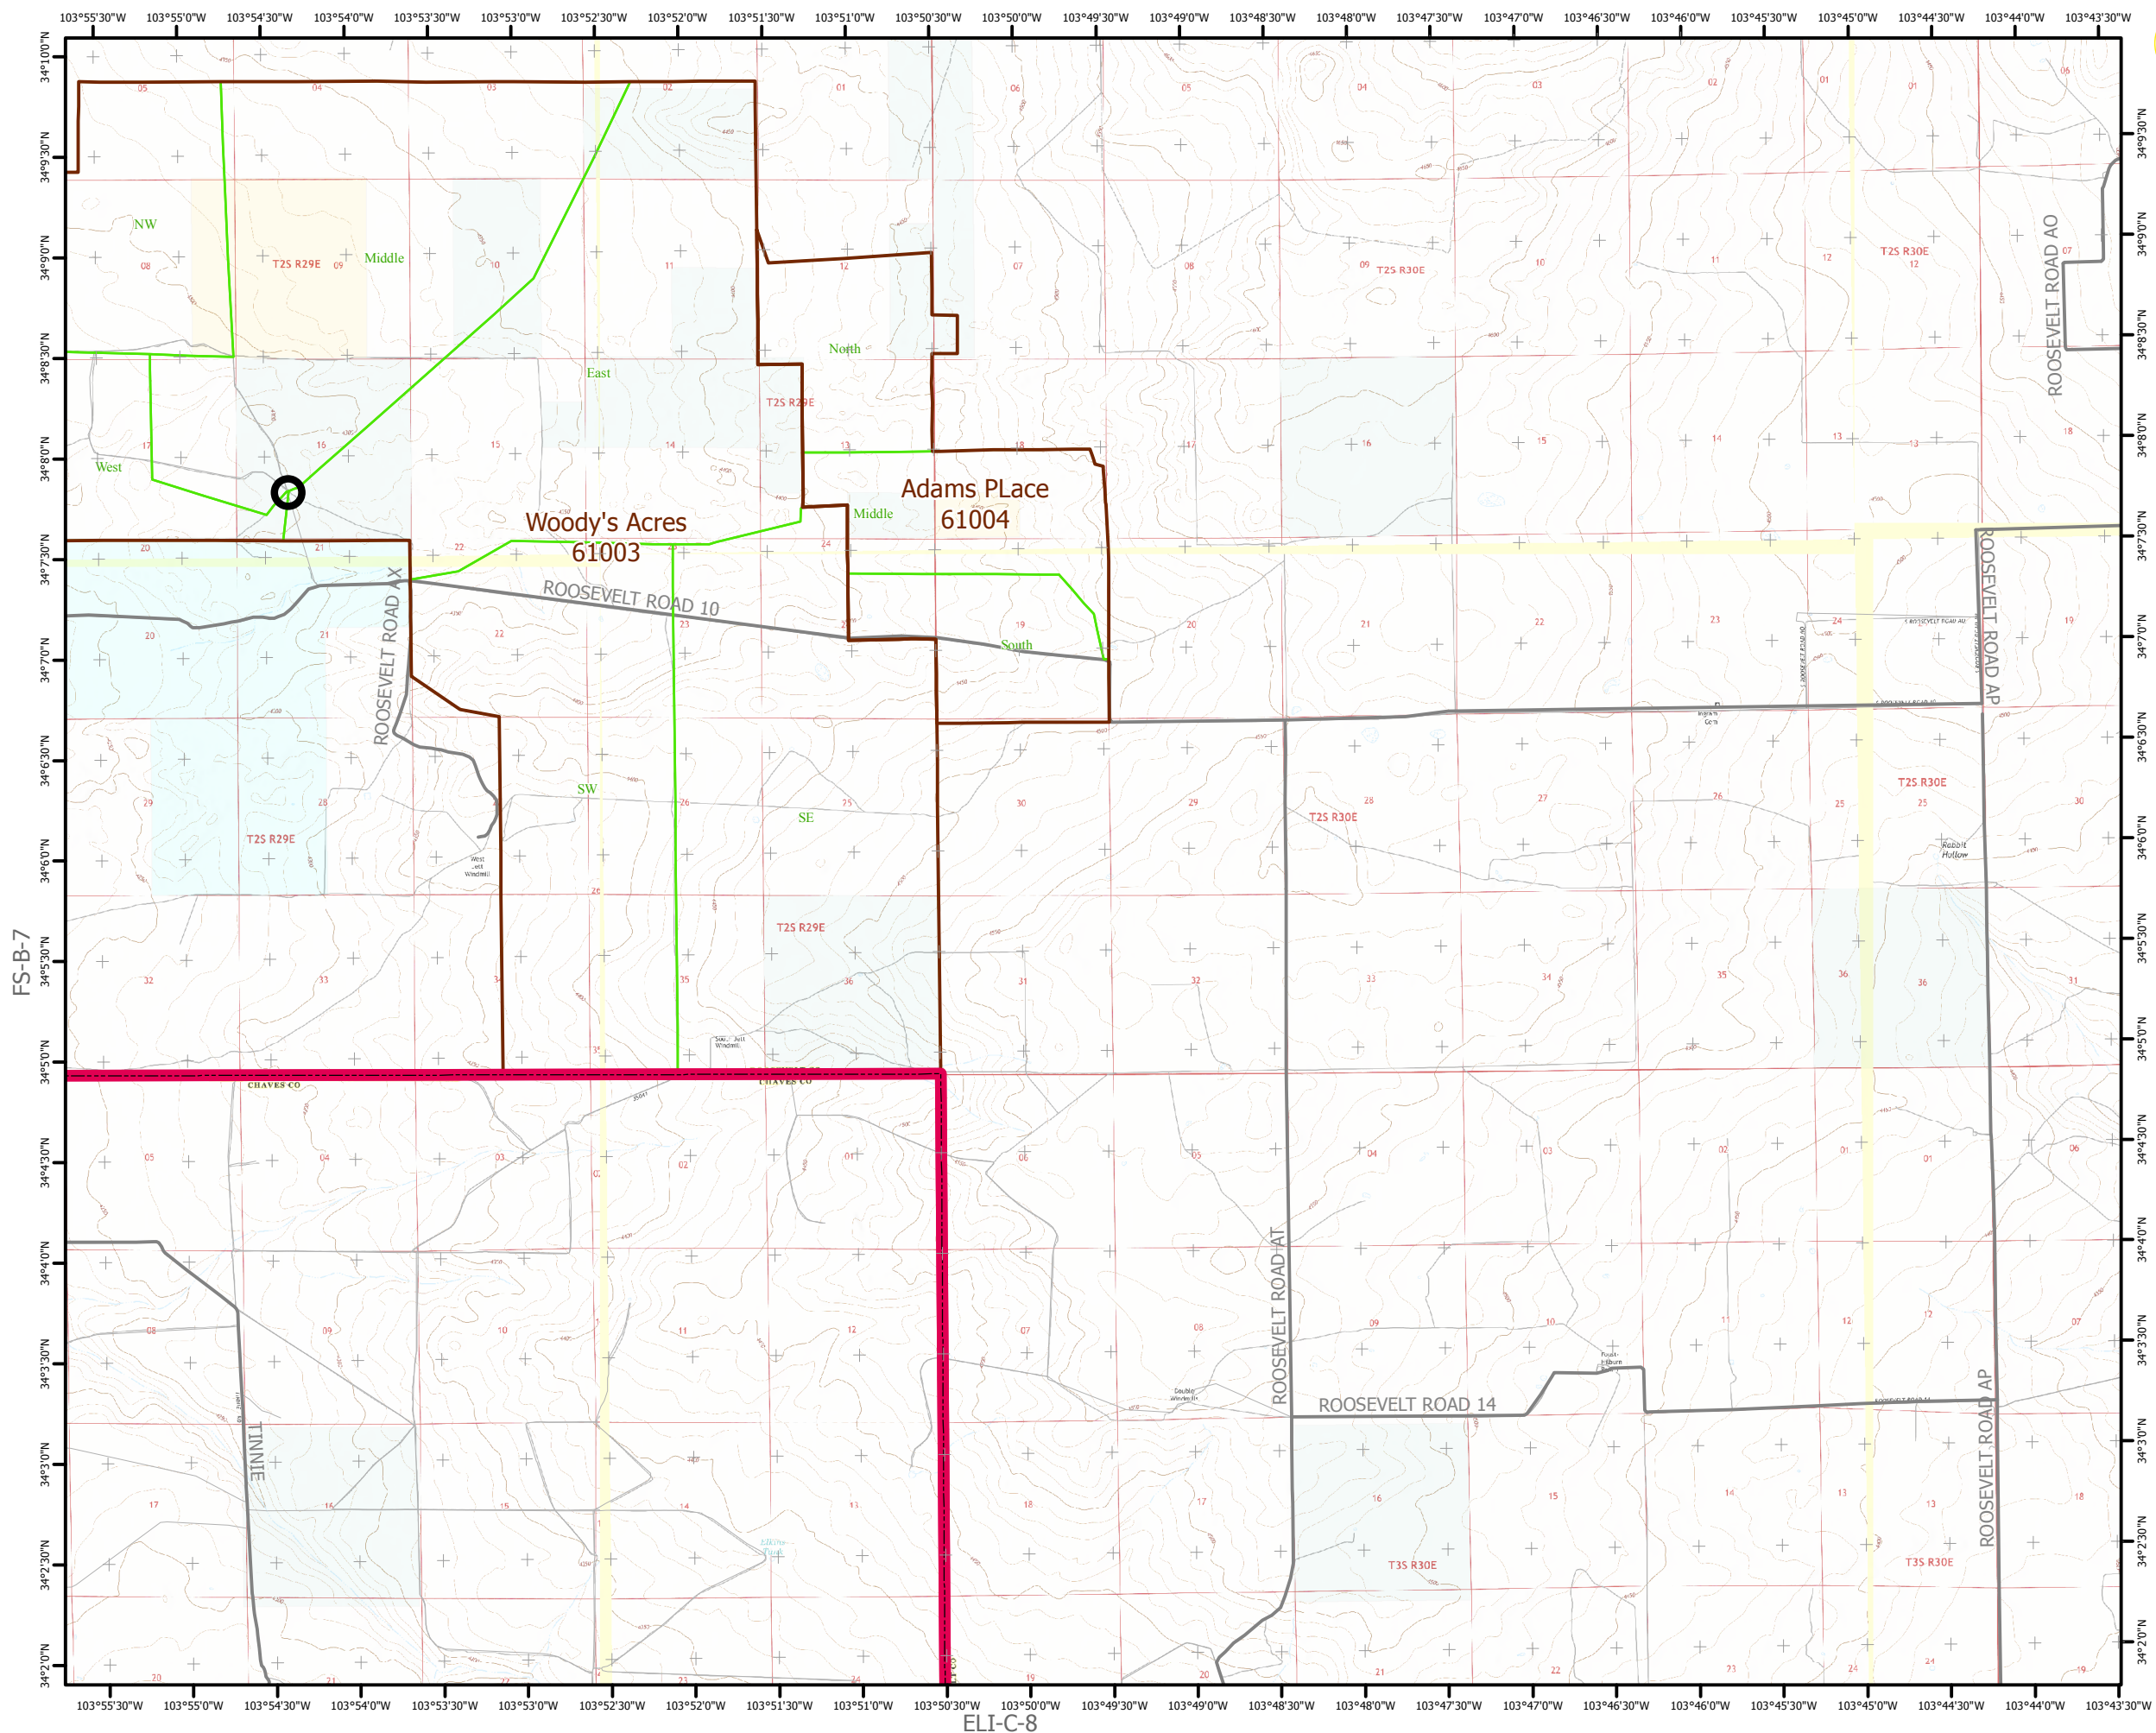

**PECOS DISTRICT  
IAZ ATLAS  
MAP SHEET  
CLO-B-8**

NOTES

-  Well with Storage
-  Grazing Allotments
-  Bureau of Land Management
-  Private
-  State
-  State Game & Fish

No Warranty is made by the Bureau of Land Management as to the accuracy, reliability, or completeness of these data for individual use or aggregate use with other data, or for purposes not intended by the BLM. Spatial information may not meet National Map Accuracy Standards. This information is subject to change without notification.